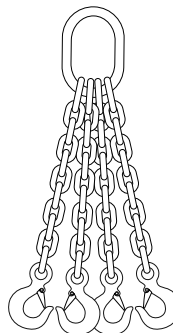

TYPES OF CHAIN SLINGS AND NOMENCLATURE

SOO
Single chain sling
with master link
each end

SOS
Single chain sling
with master link and
sling hook

SOG
Single chain sling
with master link
and grab hook

ADOS
Adjustable double chain
sling with master link
and sling hooks

ADOG
Adjustable double
chain sling with master
link and grab hooks

SSS
Single chain sling
with sling hook each
end

SGS
Single chain sling
with sling hook and
grab hook

ASOS
Adjustable single
chain sling with
master link and
sling hook

TOS
Triple chain sling with
master link and sling
hooks

TOG
Triple chain sling with
master link and grab
hooks

DOS
Double chain sling with
master link and sling
hooks

DOG
Double chain sling
with master link and
grab hooks

QOS
Quadruple chain sling
with master link and
sling hooks

QOG
Quadruple chain sling
with master link and
grab hooks

CALL **1-800-727-0665** TO PLACE AN ORDER
www.induscowirerope.com

⚠ WARNING Never exceed working load limit.