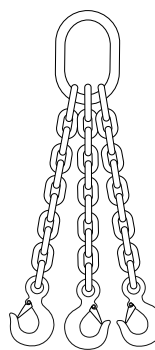

TYPES OF CHAIN SLINGS AND NOMENCLATURE

SOO
Single chain sling
with master link
each end

SOS
Single chain sling
with master link and
sling hook

SOG
Single chain sling
with master link
and grab hook

ADOS
Adjustable double chain
sling with master link
and sling hooks

ADOG
Adjustable double
chain sling with master
link and grab hooks

SSS
Single chain sling
with sling hook each
end

SGS
Single chain sling
with sling hook and
grab hook

ASOS
Adjustable single
chain sling with
master link and
sling hook

TOS
Triple chain sling with
master link and sling
hooks

TOG
Triple chain sling with
master link and grab
hooks

DOS
Double chain sling with
master link and sling
hooks

DOG
Double chain sling
with master link and
grab hooks

QOS
Quadruple chain sling
with master link and
sling hooks

QOG
Quadruple chain sling
with master link and
grab hooks

CALL **1-800-727-0665** TO PLACE AN ORDER
www.induscowirerope.com

⚠ WARNING Never exceed working load limit.